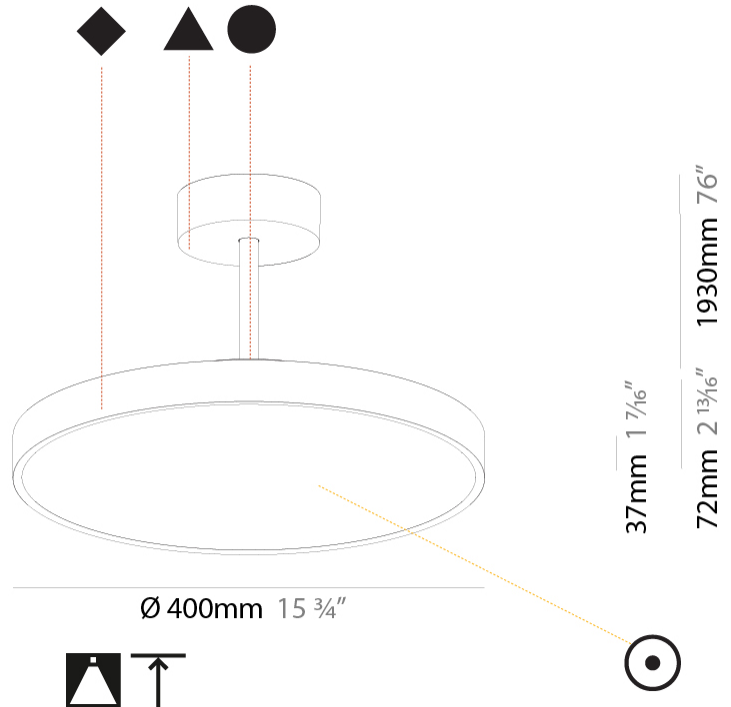

GENERAL

Series: Sign Diva Tube
Subseries: Sign Diva Tube
Brand: Prolicht
Division: Architectural
Mounting Type: Suspension
Mounting Location: Ceiling
Subcategory: Pendant

PHYSICAL

Shape: Round
Diameter (mm): 400
Diameter (in): 15 3/4
Height (mm): 72
Height (in): 2 13/16
Max. Overall Height (mm): 2002
Max. Overall Height (in): 78 13/16
Light Distribution: Direct
Weight (kg): 2.888
Weight (lbs): 6.366
Diffuser: PMMA - Opal / Micro-Prism / Sparkling Secret / Vintage Industrial
Fixture Finish: SSR / BKV / CWI / CRY / HAB / LAG / UFT / ITA / RUA / RUR / MIC / FTG / MYG / TWT / LOD / PUS / FRO / FUP / KIA / POP / BLS / SPG / MEY / GOH / GUM / CHC / COM / ABZ / JAG / OBR / MOS / ROR
Fixture Material: Extruded Aluminum / Steel

ELECTRICAL

Lamp Type: LED (Zhaga Standard)
Input Wattage (W): 17
Total Output Wattage (W): 16
Dimming: Tri-Mode (Non-Dimming and Phase Dimming (120Vac only) and 0-10V Dimming)
Driver Included: Yes
Driver Location: Integrated
Driver Type: Constant Current - Universal
Driver Class: Class 2
Input Voltage (V): 120 - 277
Constant Current (MA): 500

LED

Color Temperature (°K): 2700 / 3000 / 3500 / 4000
Max. Delivered Lumen (lm): 1807 / 1943 / 1951 / 1991
Nominal Lumen (lm): 2250 / 2450 / 2430 / 2480
CRI: >90 CRI
Lamp Life (hrs): 50000

OPTICAL

RATINGS AND CERTIFICATIONS

Certified By: Certified for North American Standards
IP rating: IP20