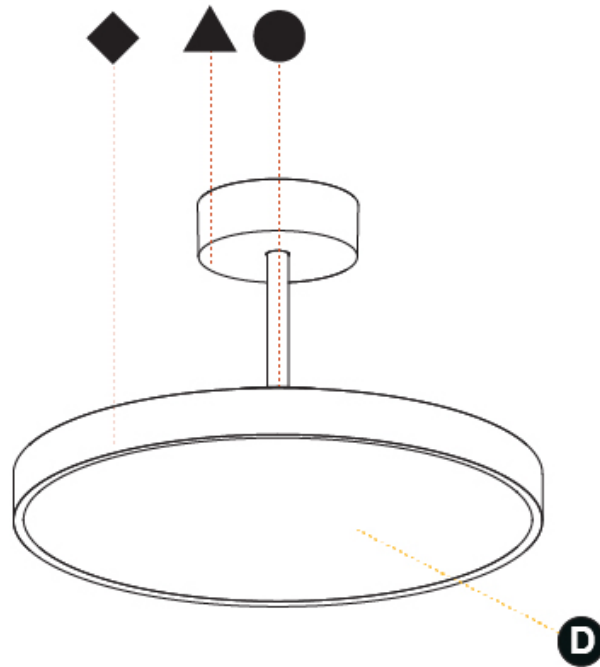

SIGN DIVA TUBE KORONA SUSPENSION

A300025-

PROJECT
TYPE
SPECIFIER
QUANTITY
DATE